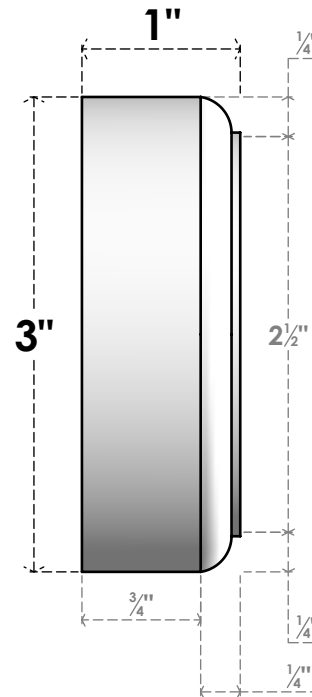

ROSP030X030X100GRY08

3"W X 3"H X 1"P STANDARD GRAYSON STAR ROSETTE WITH ROUNDED EDGE, ARCHITECTURAL GRADE PVC

FRONT

SIDE

EKENA MILLWORK
2300 WEST MAIN ST.
CLARKSVILLE, TX 75426
TOLL FREE: 866-607-0453
WWW.EKENAMILLWORK.COM

NOTES

1. INSTALLATION TO BE COMPLETED IN ACCORDANCE WITH MANUFACTURER'S SPECIFICATIONS.
2. DRAWING MAY NOT BE TO SCALE
3. THIS DRAWING IS INTENDED FOR DESIGN AND PLANNING PURPOSES ONLY.
4. ALL INFORMATION CONTAINED HEREIN WAS CURRENT AT THE TIME OF DEVELOPMENT BUT MUST BE REVIEWED AND APPROVED BY THE PRODUCT MANUFACTURER TO BE CONSIDERED ACCURATE.
5. ARCHITECTURAL GRADE PVC PRODUCTS ARE MADE FROM EXPANDED CELLULAR PVC AND COME NATURALLY WHITE BUT MAY BE PAINTED