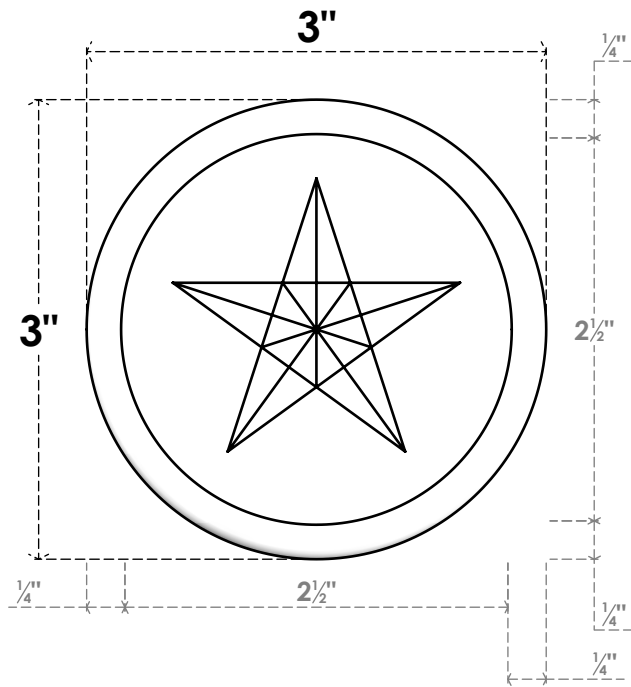

ROSP030X030X100GRY08

3"W X 3"H X 1"P STANDARD GRAYSON STAR ROSETTE WITH ROUNDED EDGE, ARCHITECTURAL GRADE PVC

FRONT

SIDE

EKENA MILLWORK
2300 WEST MAIN ST.
CLARKSVILLE, TX 75426
TOLL FREE: 866-607-0453
WWW.EKENAMILLWORK.COM